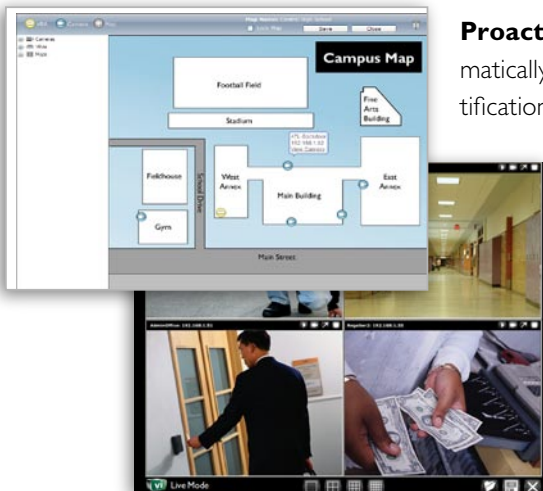

A Picture of Wren

A leader in security for more than 25 years, Wren has a rich history in security, providing broad-based expertise to a range of customers from Fortune 100 enterprises to small independent school districts. Wren offers turnkey security solutions, from software and system applications, to equipment, accessories, and installation and training. Wren understands the convergence of IT and physical security and can help you implement a solution that meets your specific business requirements. To learn more about Wren, please visit wrensolutions.com.

The Power to See
Your Business^{SM}

Proactive » The WatchDog feature automatically monitors and sends an email notification to assigned users when a system disruption occurs, allowing you to address issues immediately.

IT-friendly » Wren's distributed, web-based architecture accommodates multiple network environments for maximum flexibility and performance.